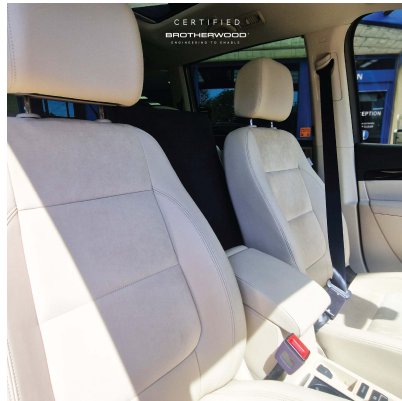

The Brotherwood Wheelchair Accessible VW Sharan Super 5 model offers luxurious and stylish transport for the whole family, including one wheelchair user. The versatile conversion includes a folding cantilever central second-row seat which can be deployed when the wheelchair space is not in use, creating a flexible and versatile high quality WAV for the whole family to enjoy.

SKU: PO4245

We're proud
to be an
RAC Approved
Dealer

RAC
Approved Dealer

VEHICLE DESCRIPTION

ULEZ Compliant

Summary

Dimensions

	mm	inches
Entry Height	1286	50.6
Max. Internal Headroom	1395	54.9
Max. Wheelchair Armrest Width	-	-
Lowered Floor Length	1620	63.5
Lowered Floor Width	749	29.5
Access Ramp Length	1047	41.2
Access Ramp Width	732	28.8
Access Ramp Angle		15°
Exterior Height	1720	67.5
Exterior Length	4854	191
Exterior Width	2215	87.25