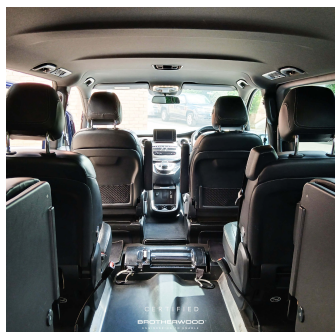

brotherwood.com

We're proud
to be an
RAC Approved
Dealer

RAC
Approved Dealer